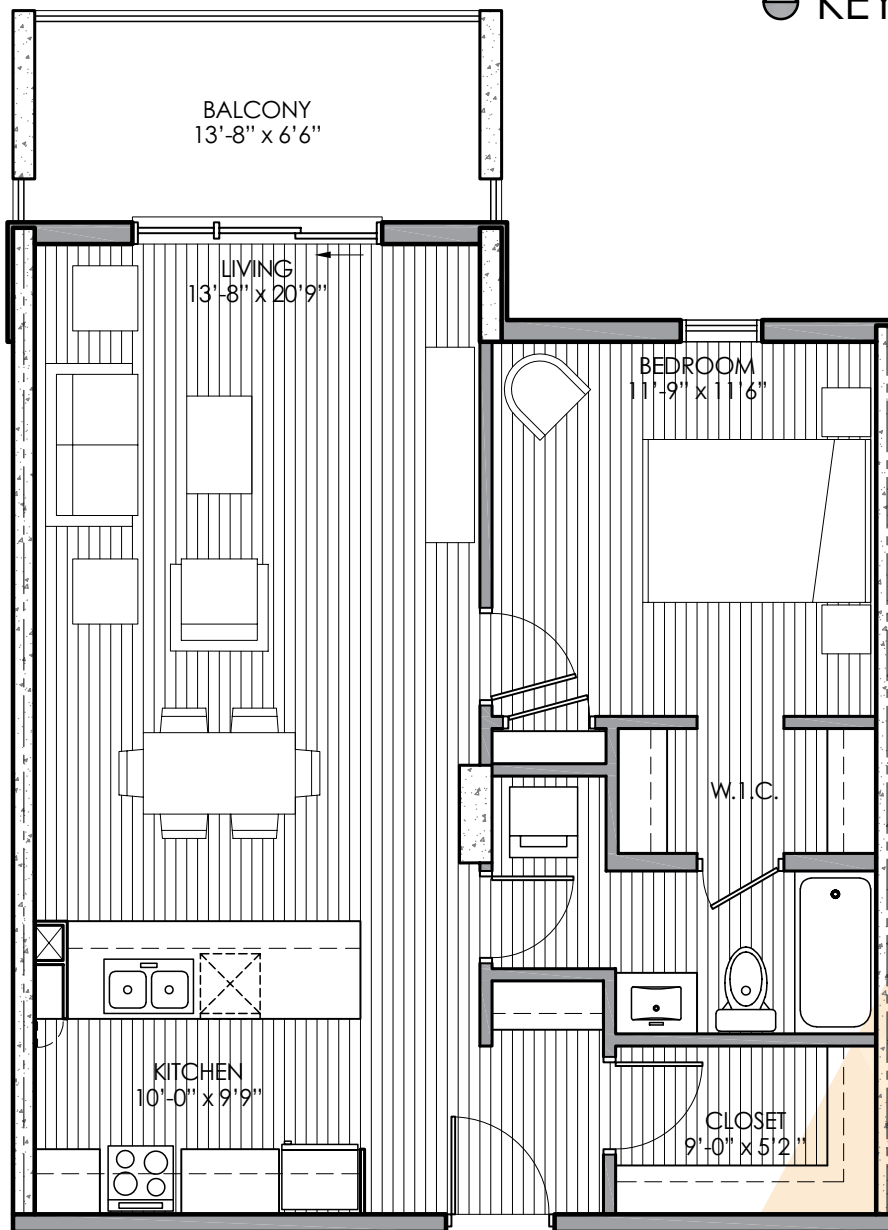

SUITE TYPE A - 1 BED, 1 BATH

FLOOR AREA

SUITE:	786 S.F.
BALCONY:	89 S.F.
TOTAL:	875 S.F.

KEYPLAN

AMMOLITE

The builder reserves the right to change prices and make modifications and/or substitutes to floor plans, project design, material specifications & features. Suite square footage and floor plans may vary from actual.