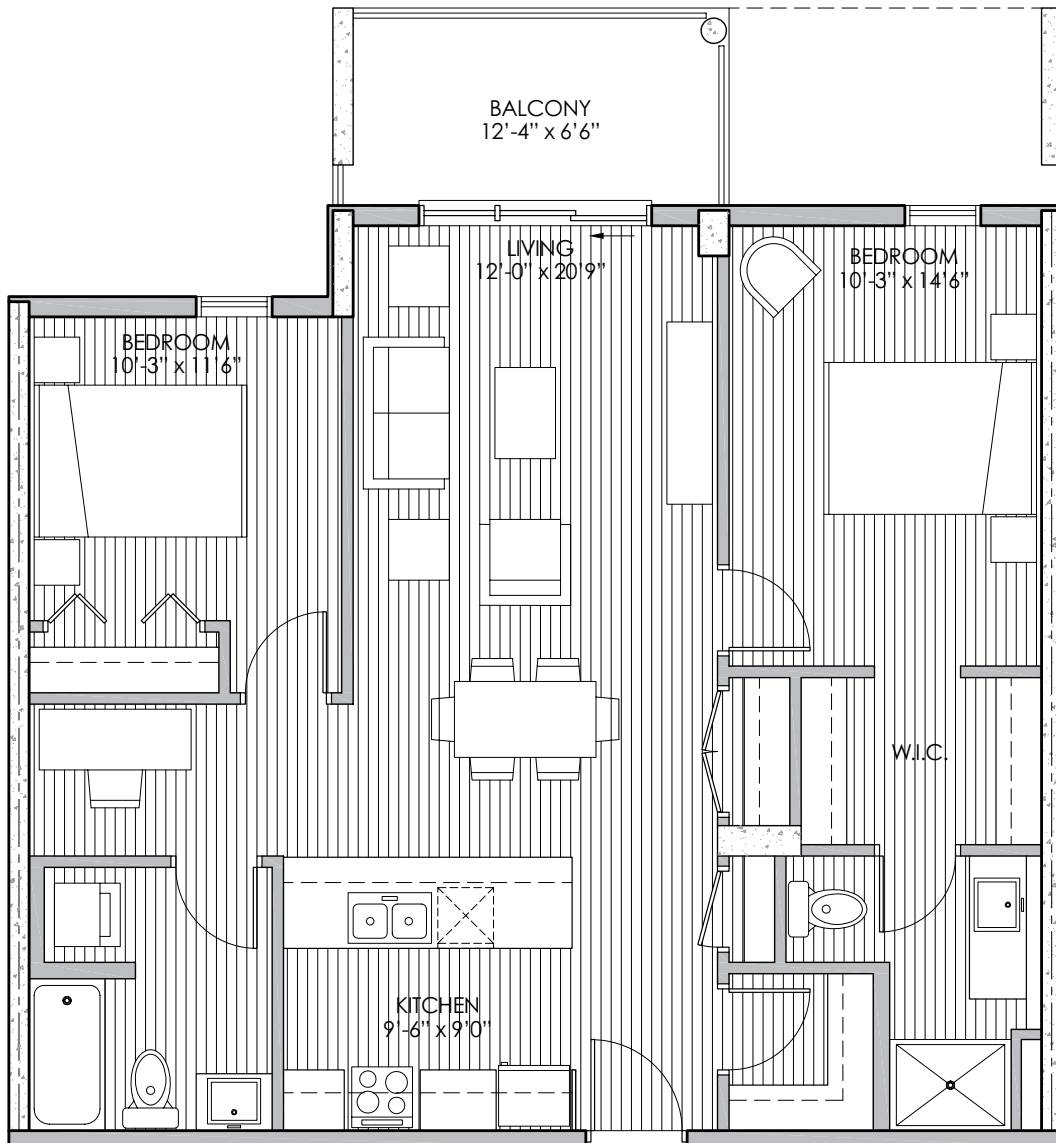

SUITE TYPE B - 2 BED, 2 BATH

FLOOR AREA

SUITE:	1,023 S.F.
BALCONY:	80 S.F.
TOTAL:	1,103 S.F.

KEYPLAN

BERYLLIUM

The builder reserves the right to change prices and make modifications and/or substitutes to floor plans, project design, material specifications & features. Suite square footage and floor plans may vary from actual.