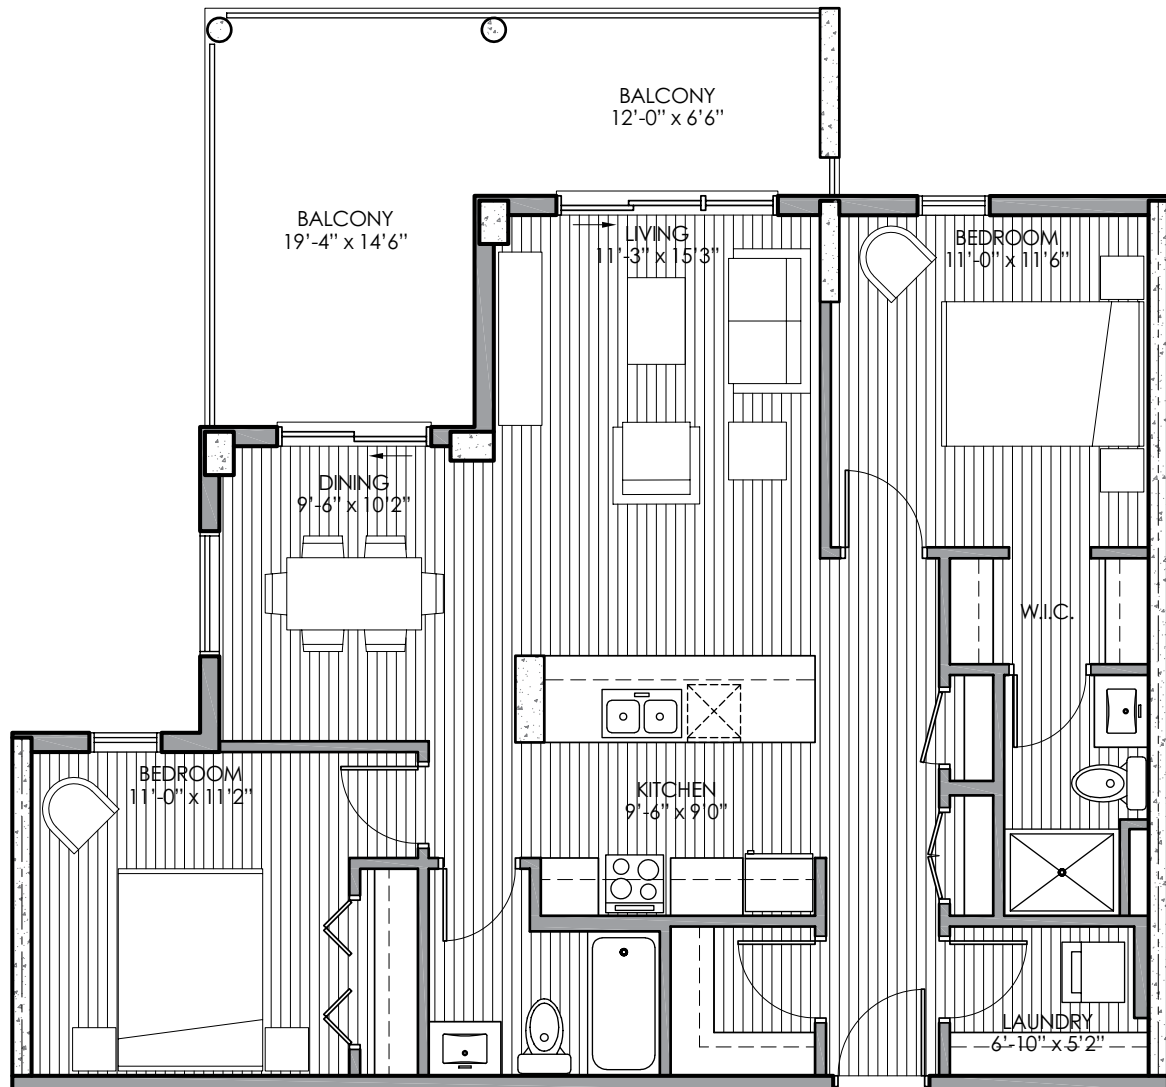

SUITE TYPE D1 - 2 BED, 2 BATH + DINING ROOM

FLOOR AREA

SUITE:	1,028 S.F.
BALCONY:	212 S.F.
TOTAL:	1,240 S.F.

DIAMOND 1

The builder reserves the right to change prices and make modifications and/or substitutes to floor plans, project design, material specifications & features. Suite square footage and floor plans may vary from actual.